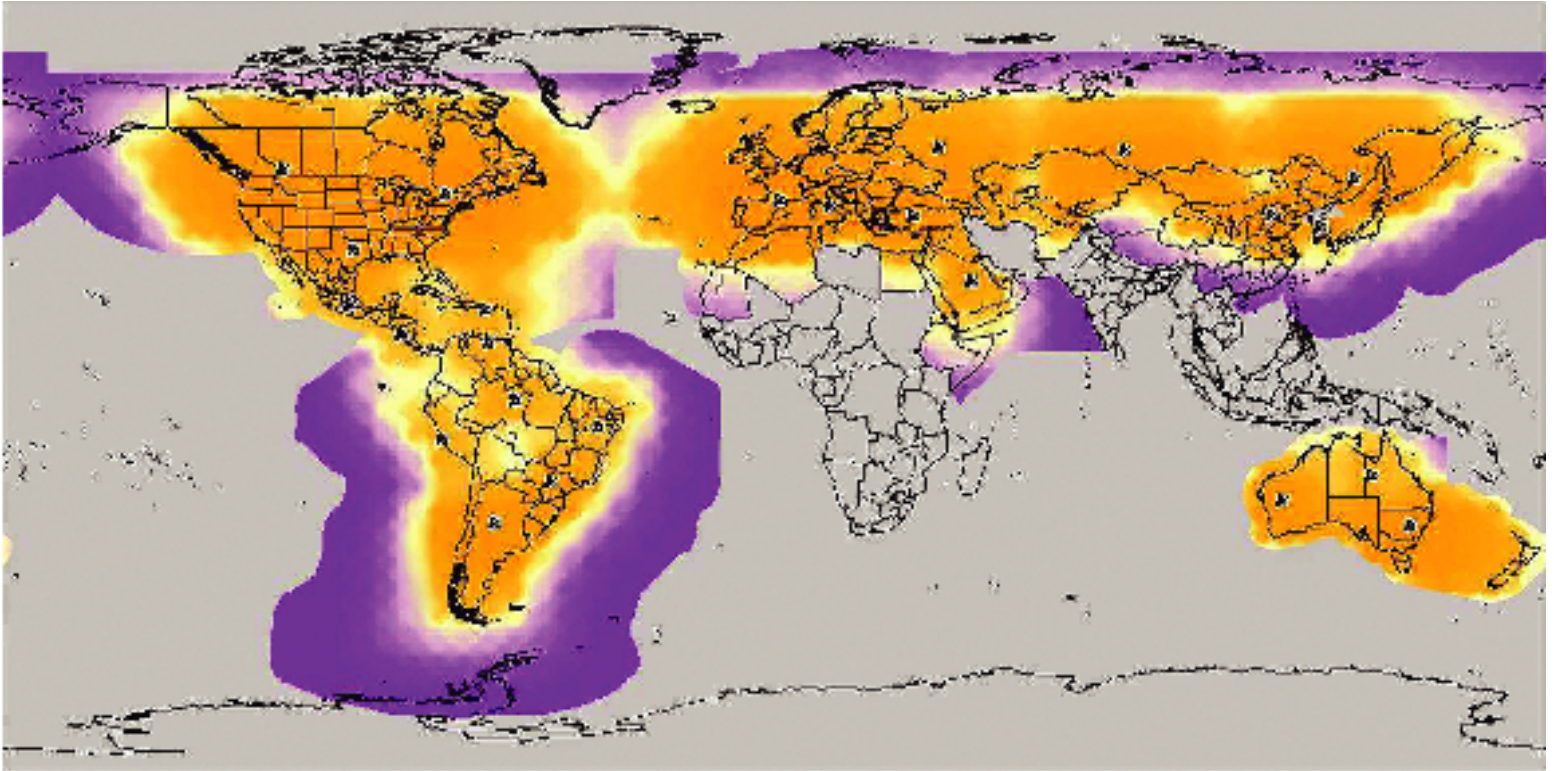

GLOBALSTAR SERVICE COVERAGE

- Primary Globalstar Service Area
- Extended Globalstar Service Area
(Customers may occasionally experience lower signal availability)
- Fringe Globalstar Service Area
(Customers may experience intermittent signals)

NOTE: This map illustrates current service coverage available to Globalstar customers. Actual service availability may differ due to changes in gateway configuration, licensing and other factors. The areas covered by Globalstar service do not necessarily represent service availability for all Globalstar customers, as roaming capability at certain gateway areas may not be offered to customers from all other locations. Check with your local Globalstar service provider for current roaming availability.

Globalstar service is designed to be extremely reliable, and this map illustrates expected Globalstar coverage under normal conditions. However, Globalstar service is a satellite radio technology subject to transmission limitations and signal obstruction caused by customer equipment use as well as topographic and other variable conditions. These maps are not drawn to scale. This map is subject to frequent update, and is current as of 23 April 2003. This map supersedes any previous versions.